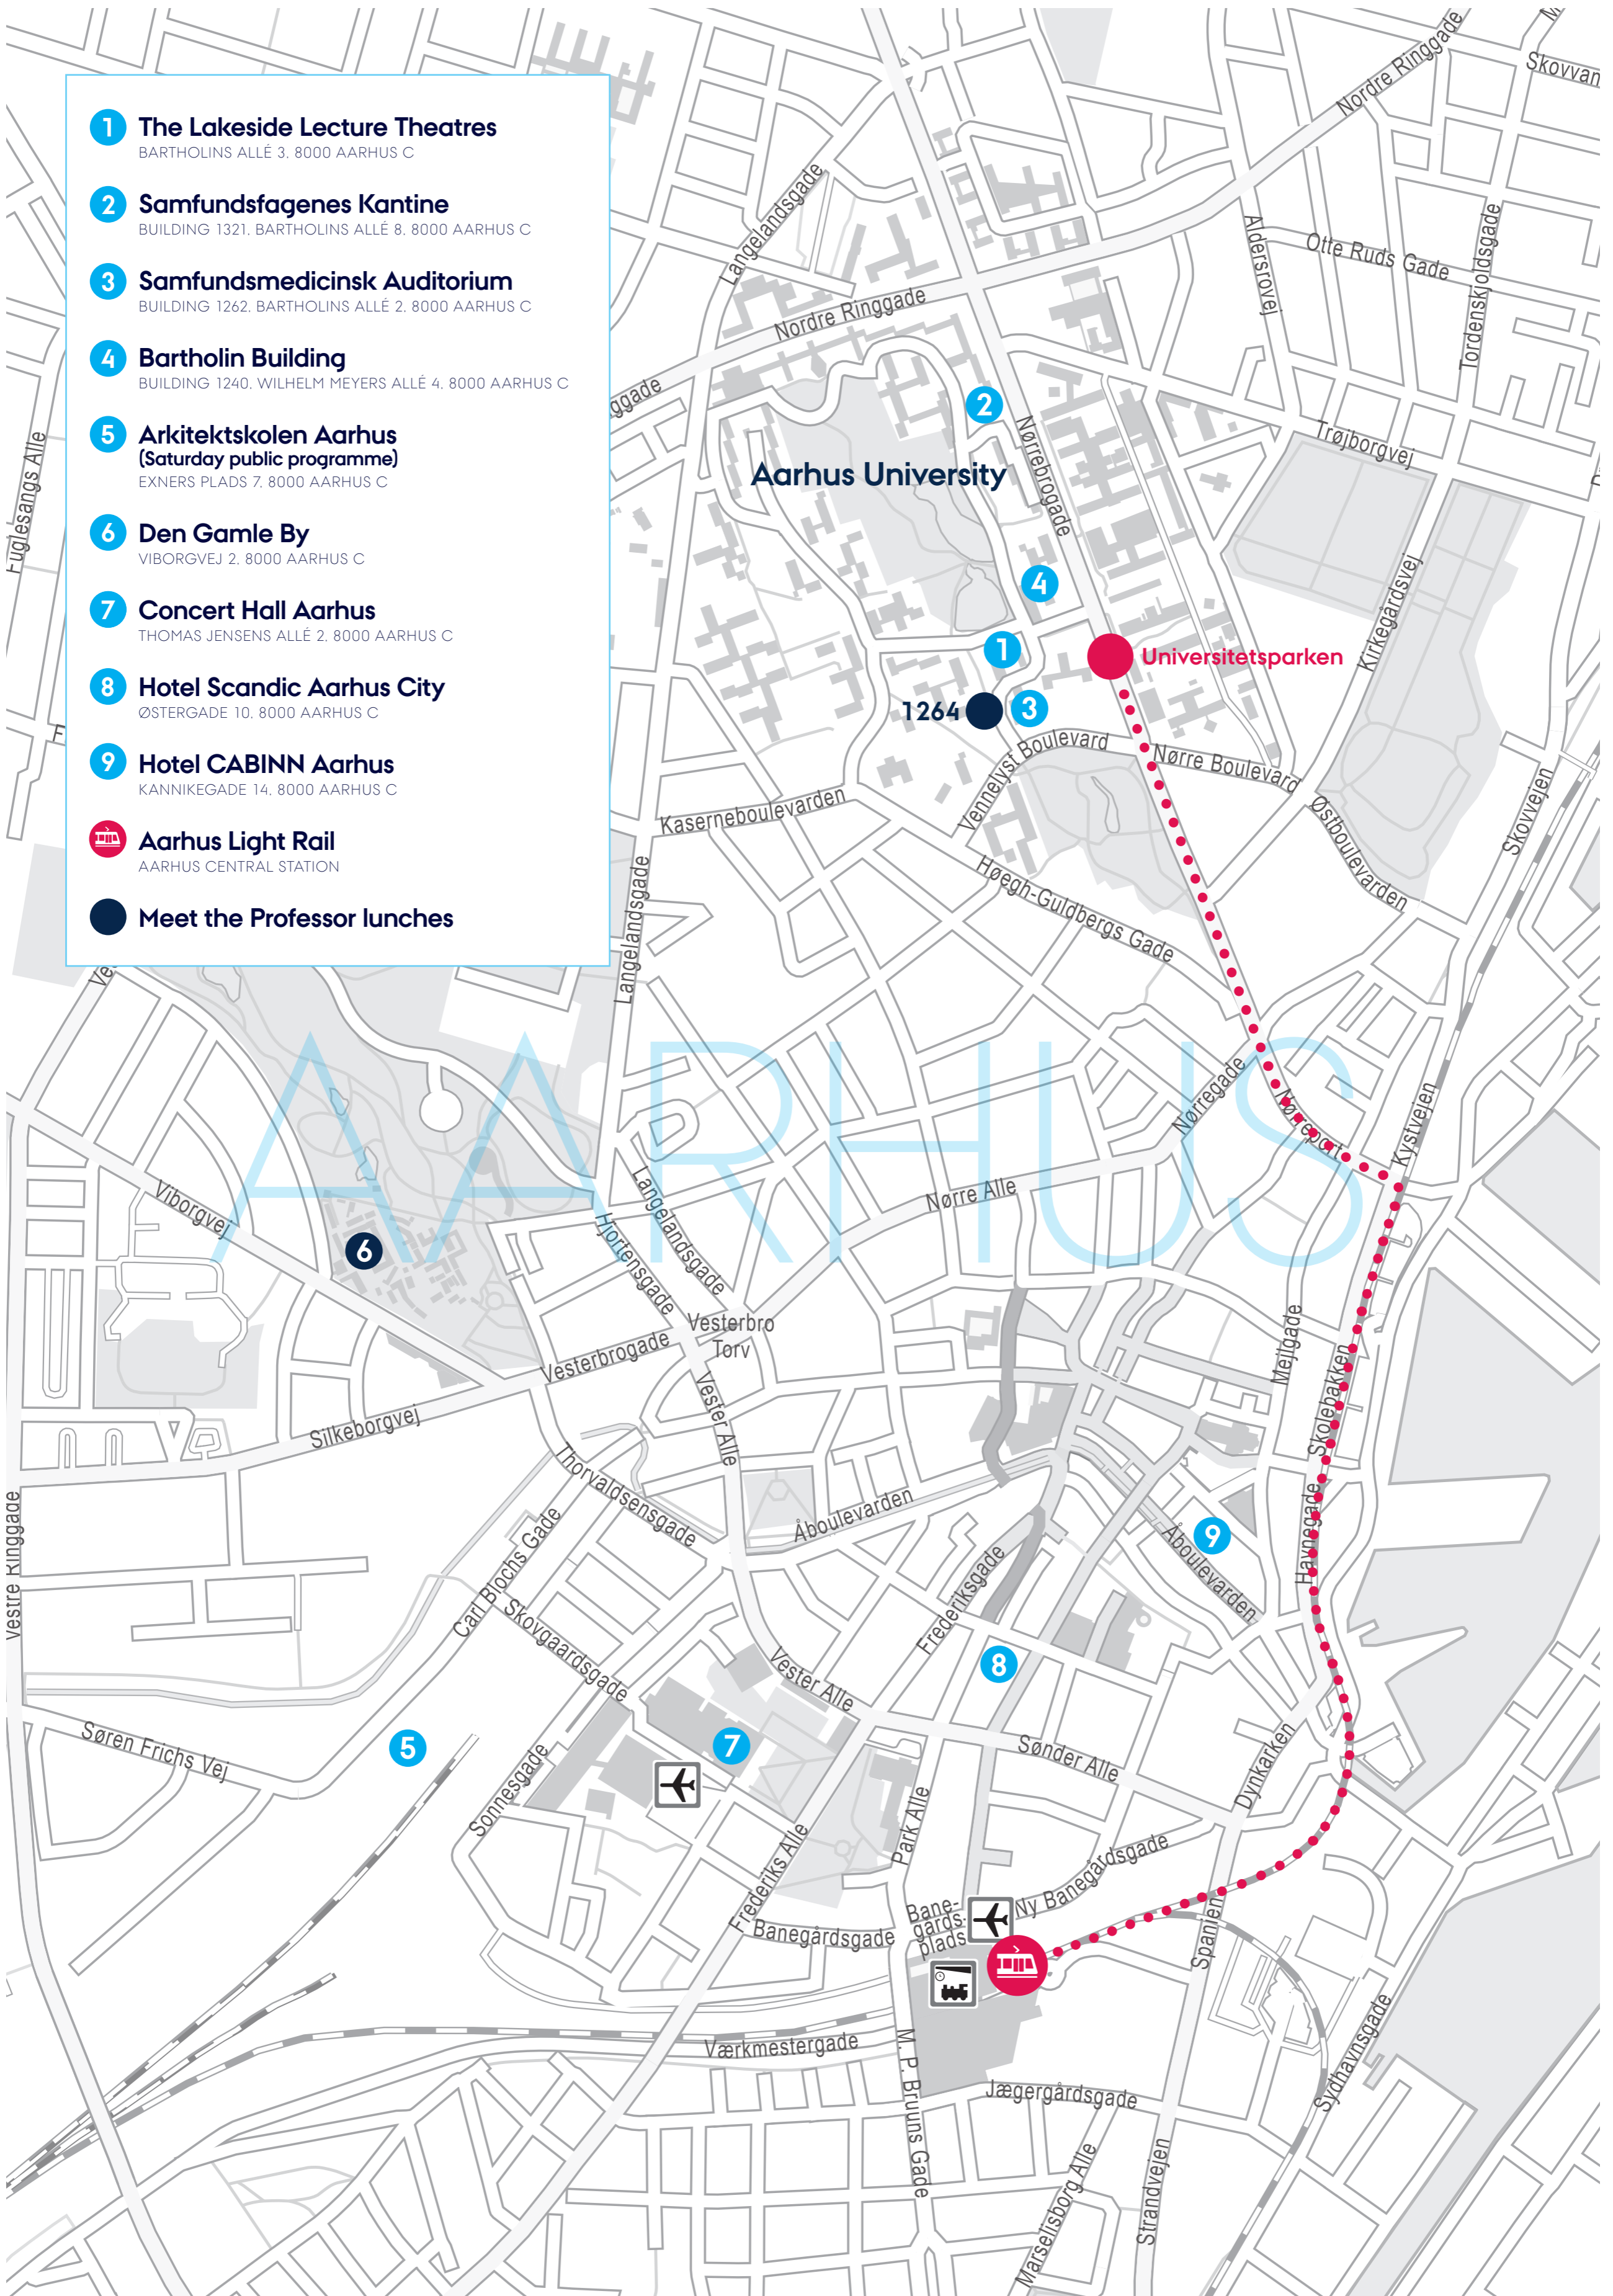

VENUE MAP

MATCHPOINTS CONFERENCE
AARHUS UNIVERSITY
11 – 13 MAY 2023

- 1 The Lakeside Lecture Theatres**
BARTHOLINS ALLÉ 3. 8000 AARHUS C
- 2 Samfundsfagenes Kantine**
BUILDING 1321. BARTHOLINS ALLÉ 8. 8000 AARHUS C
- 3 Samfundsmedicinsk Auditorium**
BUILDING 1262. BARTHOLINS ALLÉ 2. 8000 AARHUS C
- 4 Bartholin Building**
BUILDING 1240. WILHELM MEYERS ALLÉ 4. 8000 AARHUS C
- 5 Arkitektskolen Aarhus (Saturday public programme)**
EXNERS PLADS 7. 8000 AARHUS C
- 6 Den Gamle By**
VIBORGVEJ 2. 8000 AARHUS C
- 7 Concert Hall Aarhus**
THOMAS JENSENS ALLÉ 2. 8000 AARHUS C
- 8 Hotel Scandic Aarhus City**
ØSTERGADE 10. 8000 AARHUS C
- 9 Hotel CABINN Aarhus**
KANNIKEGADE 14. 8000 AARHUS C
-  **Aarhus Light Rail**
AARHUS CENTRAL STATION
-  **Meet the Professor lunches**